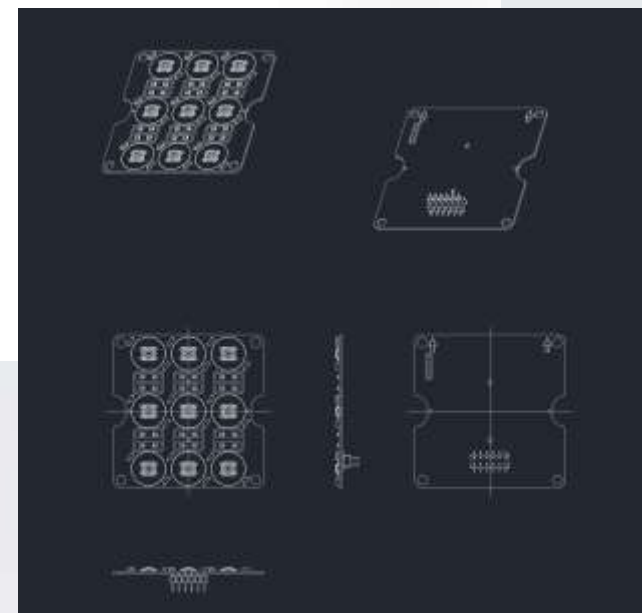

# 面盖和按键分开设计，键数易于变换

The face cover and the buttons are designed separately, keys easily changed.

摒弃繁杂，雕琢质感